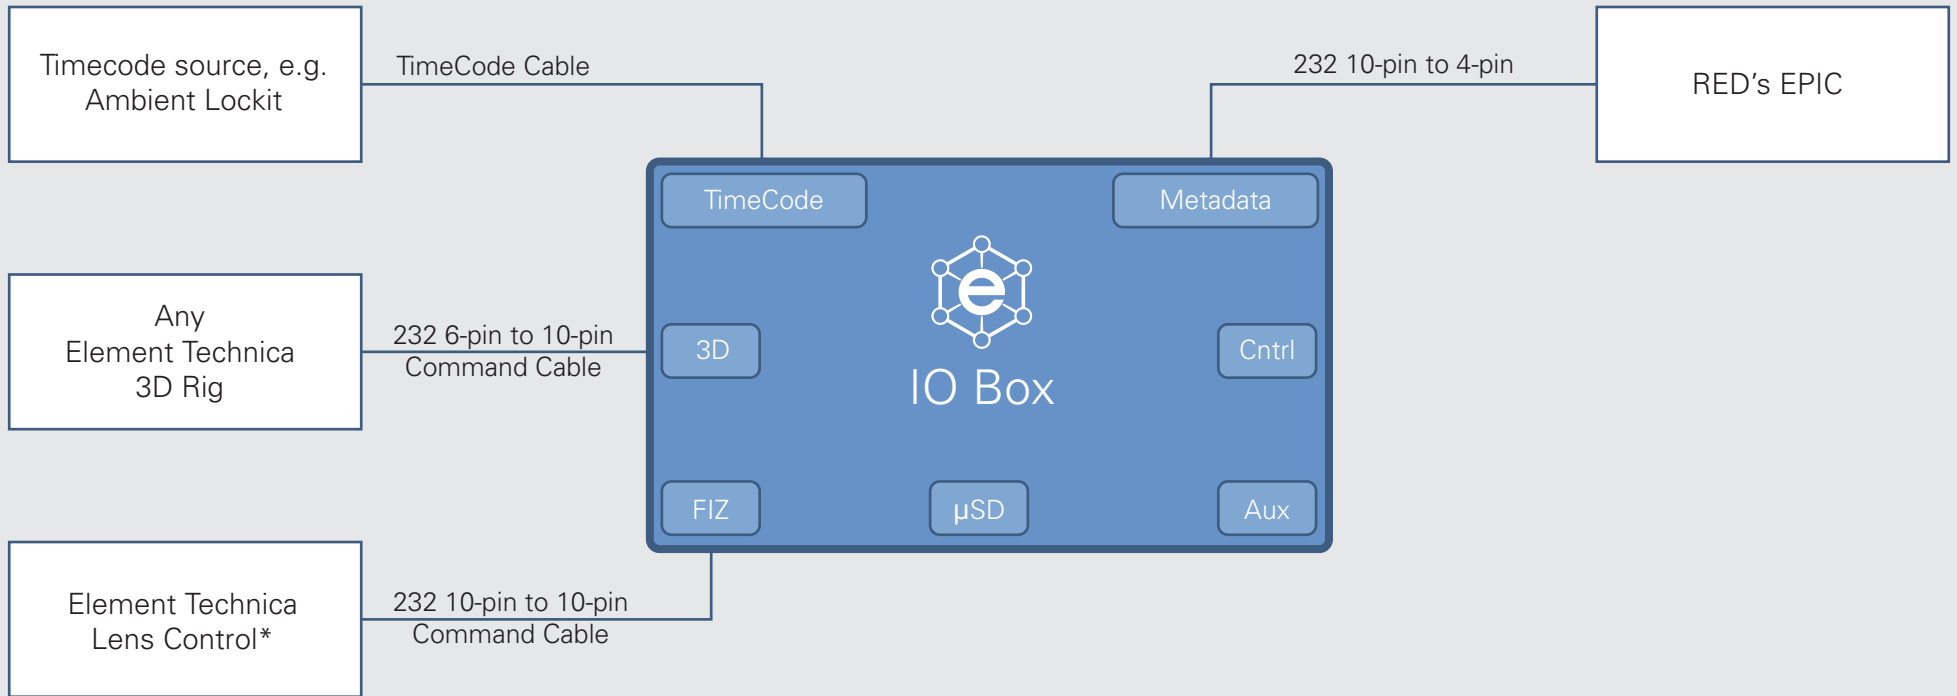

GENERAL IO BOX CONNECTIVITY

* (Cmotion/Preston can be supported)

ELEMENT
TECHNICA

EXAMPLE 1: IO Box with 3D Metadata to uSD

ELEMENT
TECHNICA

EXAMPLE 2: IO Box with 3D and Lens Metadata to uSD

* (Cmotion/Preston can be supported)

ELEMENT
TECHNICA

EXAMPLE 3: IO Box with 3D and Lens Metadata to Serial Port of a Camera or Computer

* (Cmotion/Preston can be supported)

EXAMPLE 4: Metadata to Serial Port of a Camera with a Stereo Analyzer or Video Assist Connected

* (Cmotion/Preston can be supported)

ELEMENT
TECHNICA

EXAMPLE 5:

Metadata to Serial Port of a Camera with a Stereo Analyzer and Video Assist Connected

* (Cmotion/Preston can be supported)