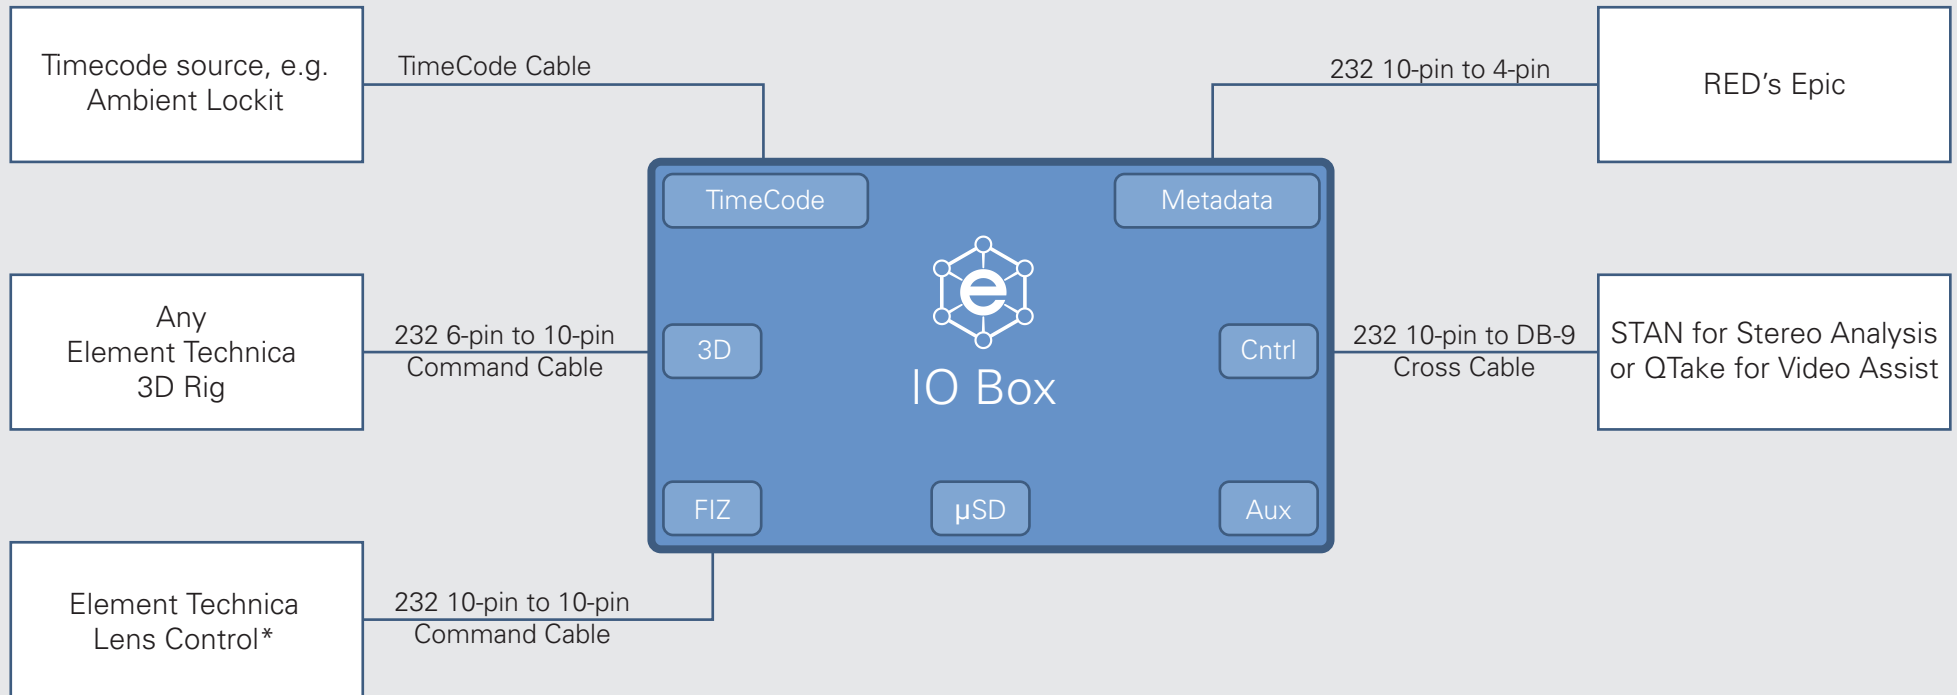

ELEMENT
TECHNICA

EXAMPLE 3: IO Box with 3D and Lens Metadata to Serial Port of a Camera or Computer

* (Cmotion/Preston can be supported)

EXAMPLE 4: Metadata to Serial Port of a Camera with a Stereo Analyzer or Video Assist Connected

* (Cmotion/Preston can be supported)

ELEMENT
TECHNICA

EXAMPLE 5:

Metadata to Serial Port of a Camera with a Stereo Analyzer and Video Assist Connected

* (Cmotion/Preston can be supported)