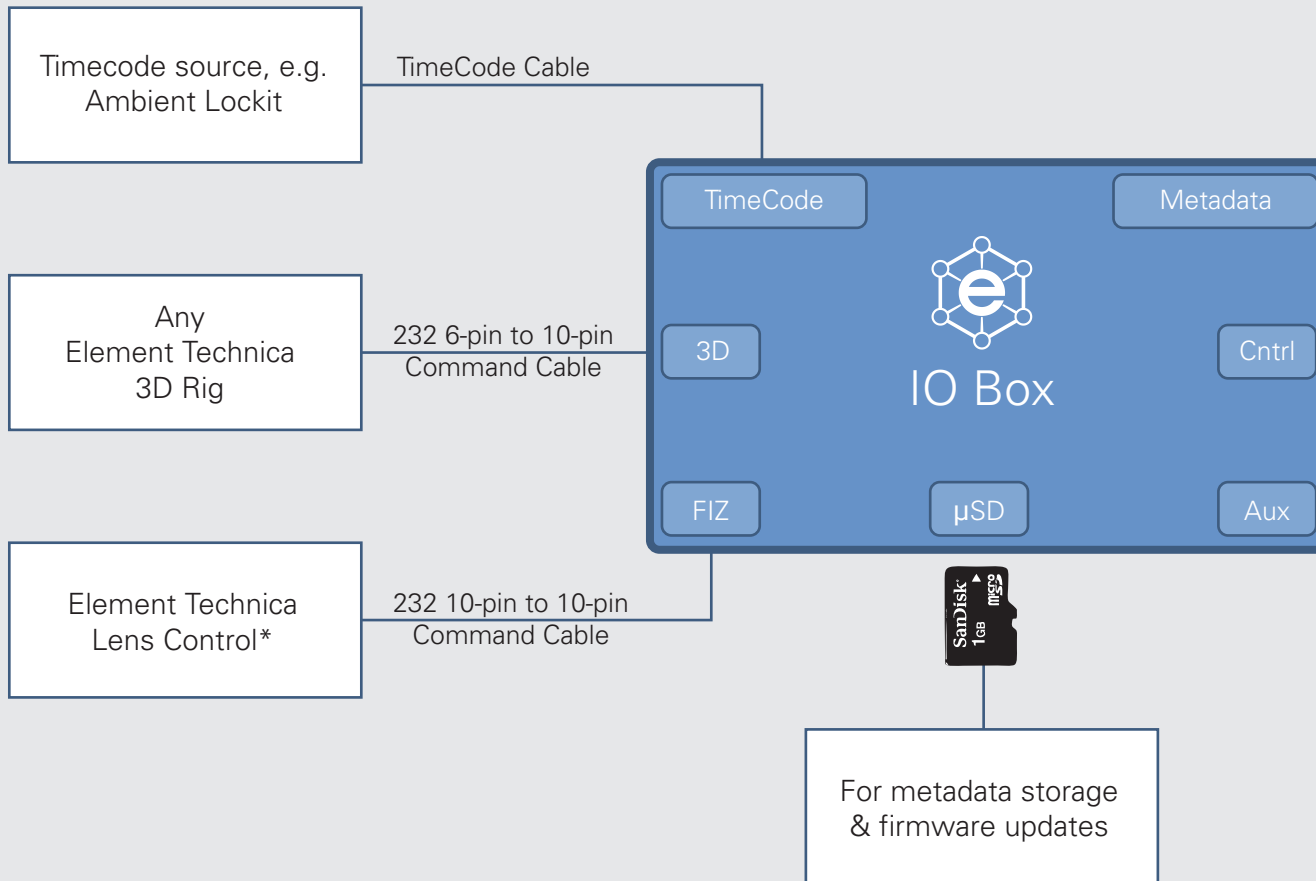

GENERAL IO BOX CONNECTIVITY

* (Cmotion/Preston can be supported)

ELEMENT
TECHNICA

EXAMPLE 1: IO Box with 3D Metadata to uSD

ELEMENT
TECHNICA

EXAMPLE 2: IO Box with 3D and Lens Metadata to uSD

* (Cmotion/Preston can be supported)

ELEMENT
TECHNICA

EXAMPLE 3: IO Box with 3D and Lens Metadata to Serial Port of a Camera or Computer

* (Cmotion/Preston can be supported)

EXAMPLE 4: Metadata to Serial Port of a Camera with a Stereo Analyzer or Video Assist Connected

* (Cmotion/Preston can be supported)

ELEMENT
TECHNICA

EXAMPLE 5:

Metadata to Serial Port of a Camera with a Stereo Analyzer and Video Assist Connected

* (Cmotion/Preston can be supported)