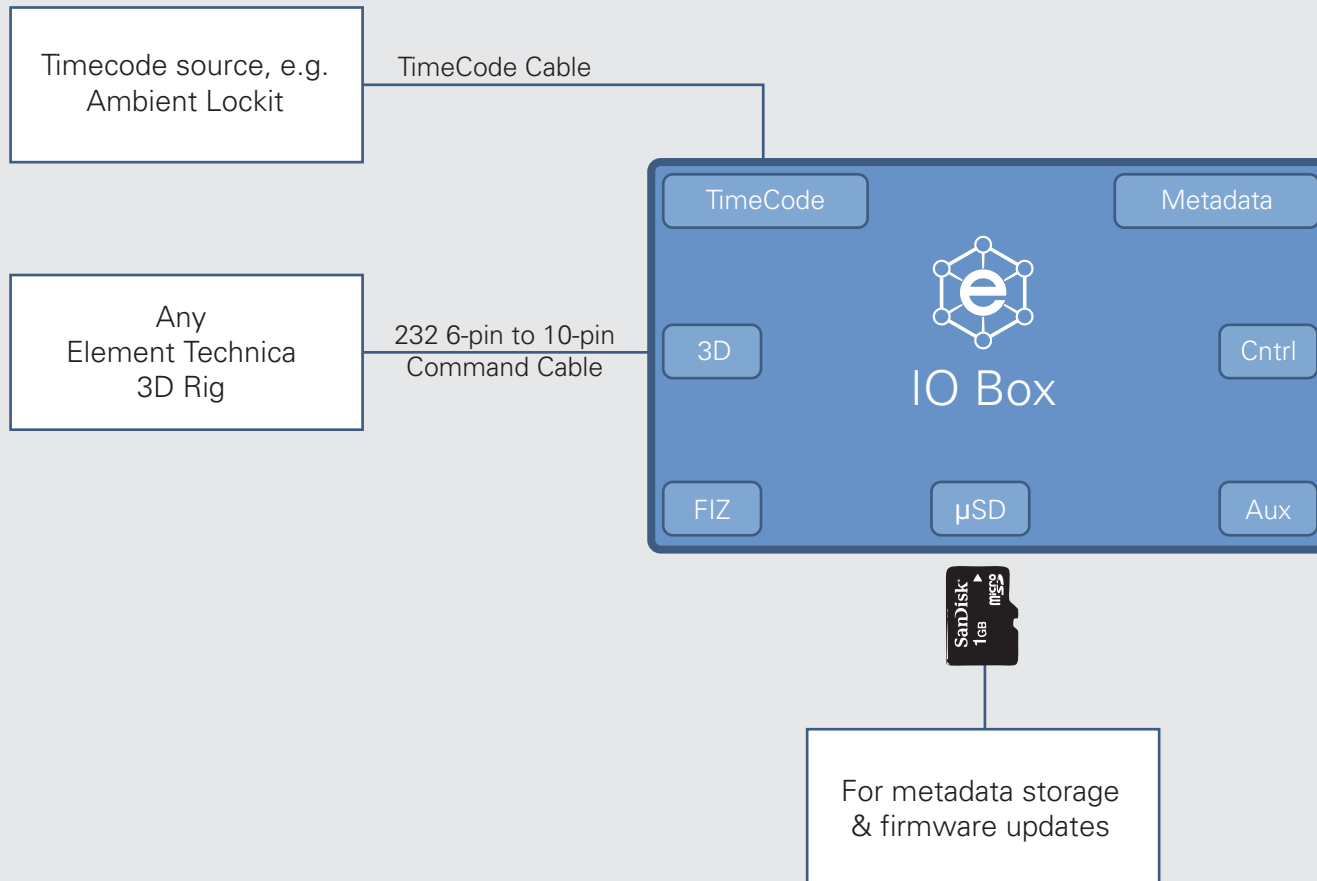

GENERAL IO BOX CONNECTIVITY

* (Cmotion/Preston can be supported)

ELEMENT
TECHNICA

EXAMPLE 1: IO Box with 3D Metadata to uSD

ELEMENT
TECHNICA

EXAMPLE 2: IO Box with 3D and Lens Metadata to uSD

* (Cmotion/Preston can be supported)

ELEMENT
TECHNICA

EXAMPLE 3: IO Box with 3D and Lens Metadata to Serial Port of a Camera or Computer

* (Cmotion/Preston can be supported)

EXAMPLE 4: Metadata to Serial Port of a Camera with a Stereo Analyzer or Video Assist Connected

* (Cmotion/Preston can be supported)

ELEMENT
TECHNICA

EXAMPLE 5:

Metadata to Serial Port of a Camera with a Stereo Analyzer and Video Assist Connected

* (Cmotion/Preston can be supported)