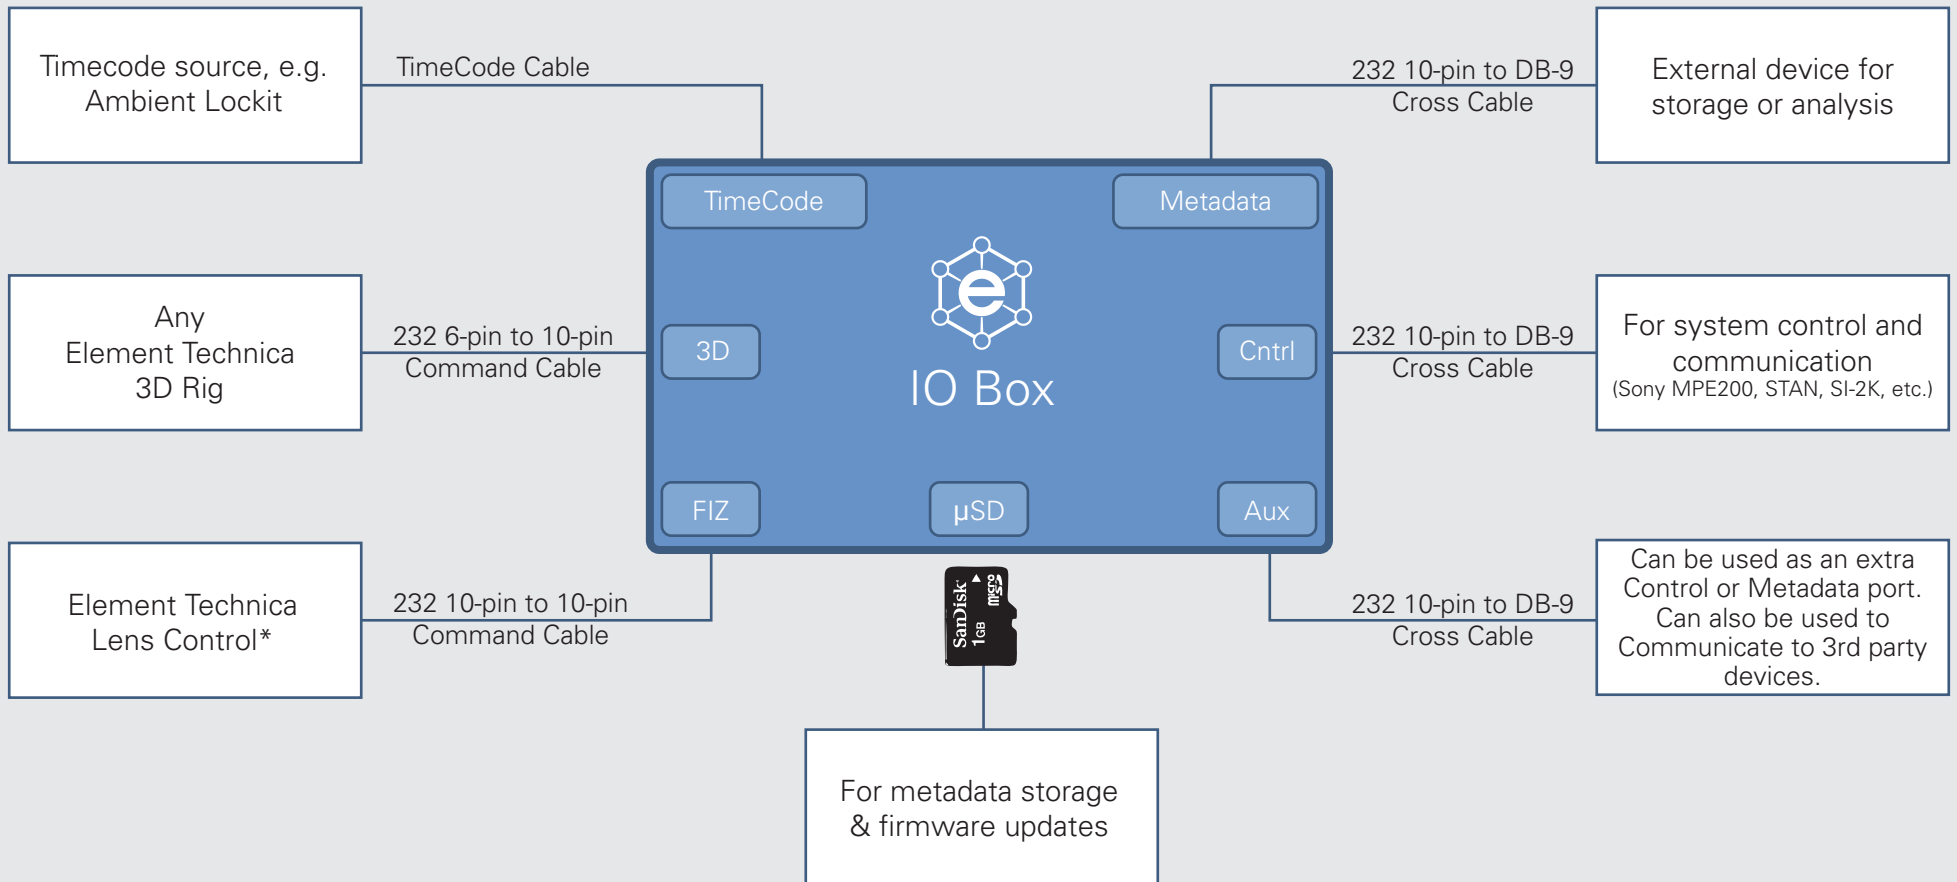

GENERAL IO BOX CONNECTIVITY

* (Cmotion/Preston can be supported)

ELEMENT
TECHNICA

EXAMPLE 1: IO Box with 3D Metadata to uSD

ELEMENT
TECHNICA

EXAMPLE 2: IO Box with 3D and Lens Metadata to uSD

* (Cmotion/Preston can be supported)

ELEMENT
TECHNICA

EXAMPLE 3: IO Box with 3D and Lens Metadata to Serial Port of a Camera or Computer

* (Cmotion/Preston can be supported)

EXAMPLE 4: Metadata to Serial Port of a Camera with a Stereo Analyzer or Video Assist Connected

* (Cmotion/Preston can be supported)

ELEMENT
TECHNICA

EXAMPLE 5:

Metadata to Serial Port of a Camera with a Stereo Analyzer and Video Assist Connected

* (Cmotion/Preston can be supported)