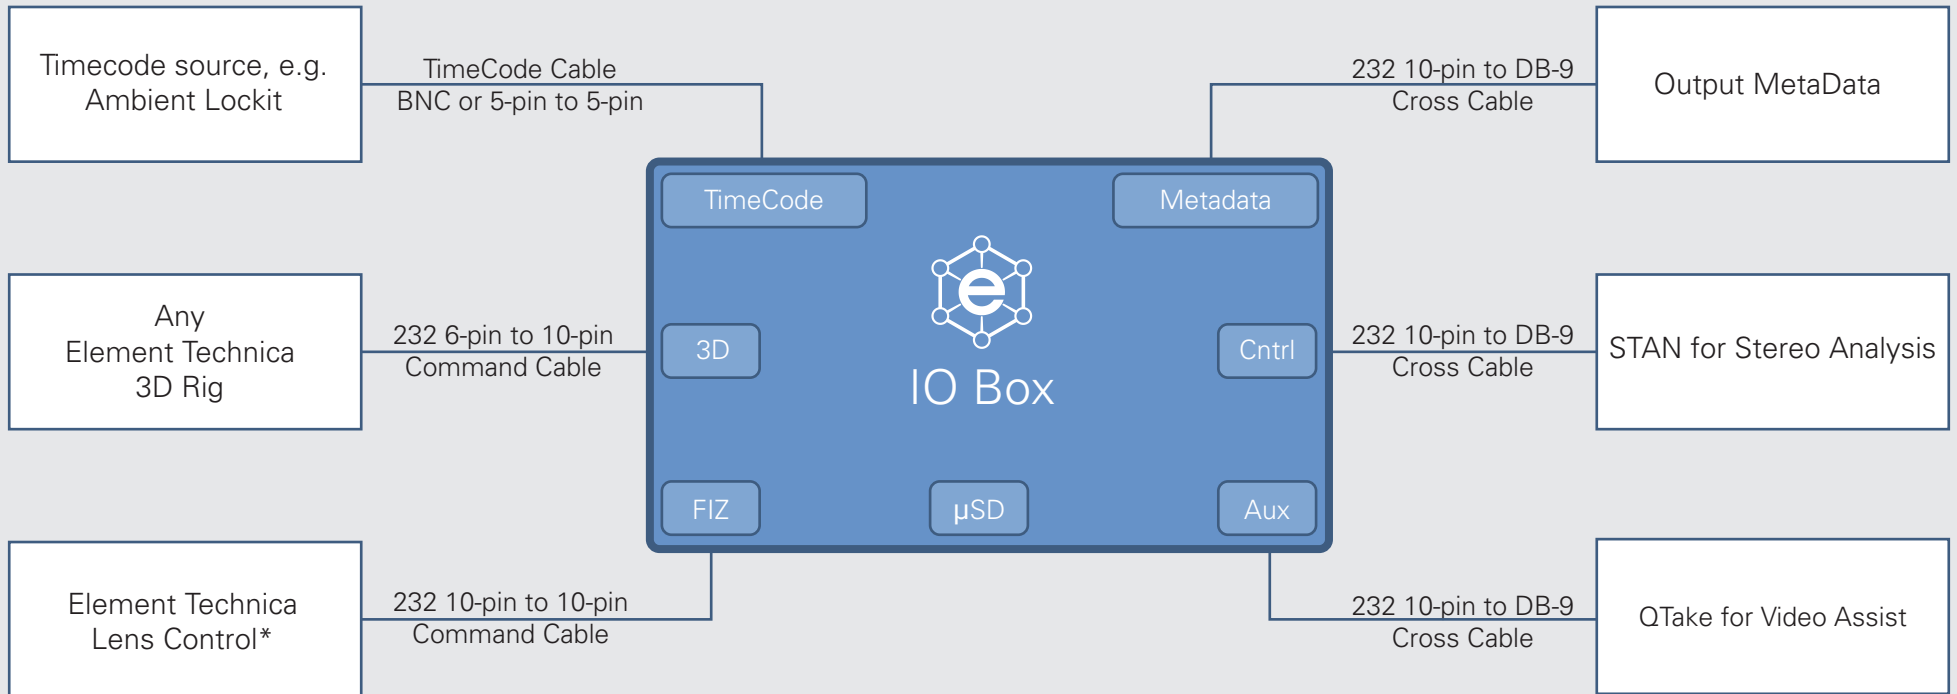

ELEMENT
TECHNICA

EXAMPLE 3: IO Box with 3D and Lens Metadata to Serial Port of a Camera or Computer

* (Cmotion/Preston can be supported)

EXAMPLE 4: Metadata to Serial Port of a Camera with a Stereo Analyzer or Video Assist Connected

* (Cmotion/Preston can be supported)

ELEMENT
TECHNICA

EXAMPLE 5:

Metadata to Serial Port of a Camera with a Stereo Analyzer and Video Assist Connected

* (Cmotion/Preston can be supported)